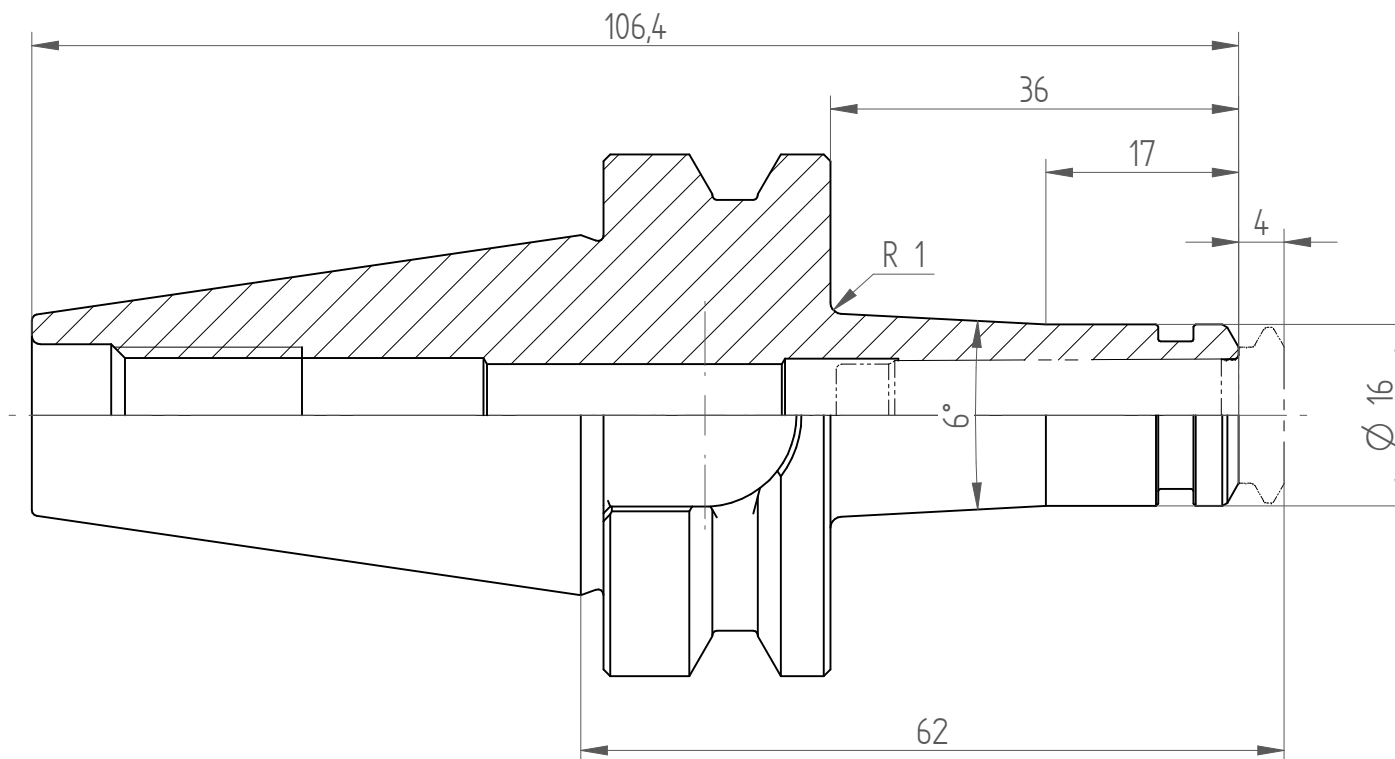

Swiss
Precision
Tools

REGO-FIX®

REGO-FIX AG
Obermattweg 60
4456 Tenniken / Switzerland

Phone +41 61 976 14 66
Fax +41 61 976 14 14
www.rego-fix.com

This is a non-controlled copy. All information given herein is subject to change without notice

The information given herein has been carefully checked and is believed to be correct. REGO-FIX, however, assumes no responsibility or liability for any errors, inaccuracies or omissions that may appear in this drawing

This document is subject to copyright laws. No part of this document may be reproduced or transmitted in any form or any means, electronic or mechanic, for any purpose, without the express written permission of REGO-FIX

Type : BT30_PG10x062
Part No. : 213071020
Date : 23.09.2014
Scale : 1.5:1